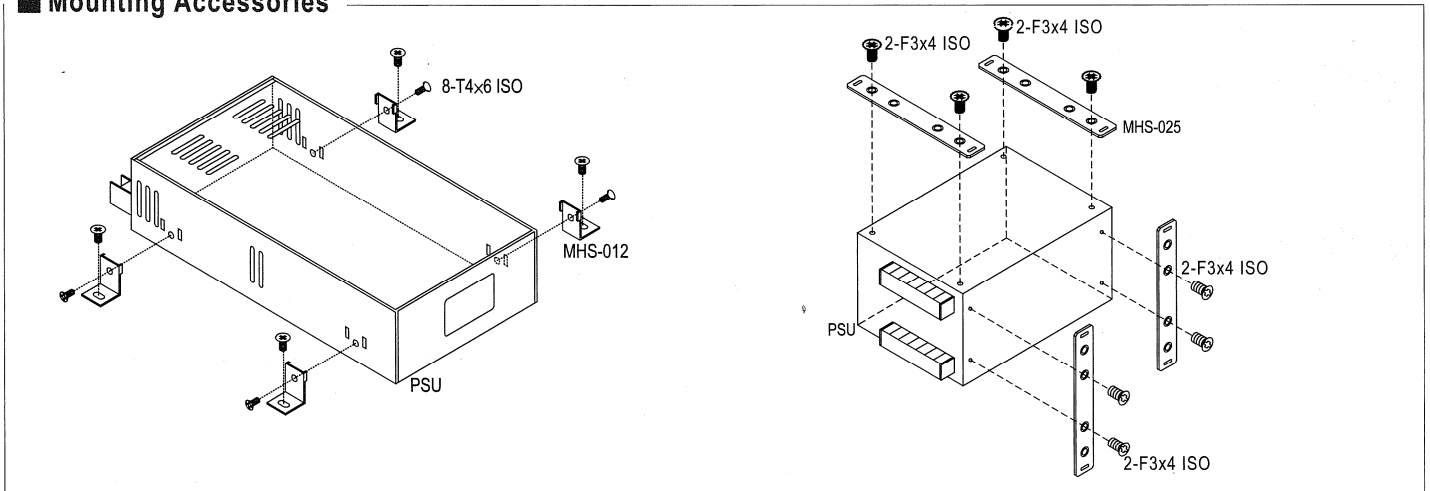

DIN Rail Accessories

Mounting Accessories

ITEM	Order No.	Case	Model
	DRL-01	903 905 931 932 971	S-40, D-30, T-30, S-15, S-25, RS-25, NES-15 RS-35, NES-25 RS-15
	DRL-02	901 902 906 915 916 920	S-50, S-60, D-60, S-100, S-100F, SD-100, S-150, SD-150, D-120, SP-100, SP-150, SP-200, SP-75,
	DRL-03	911 912	S-240, S-320, SP-320,
	DRL-03A	980 987	SP-240, HRP(G)-300
	DRP-01	901, 902 903, 906 931, 932	All models
	DRP-02	905 / 915 916 / 920 928	S-15, S-25, ... / SP-100, ... SP-150, SP-200, ... / SP-75, ... USP-225,
	DRP-03	DRP-01 DRL-01~03	All models

ITEM	Order No.	Case	Model
	MHS012	206, 207 912, 915 916, 935 939, 940 977, 980 982, 986 987, 995	HDP-190, RSP-200/320, S-201, S-320, S-350, SP-100, SP-150, SP-200, SP-320, SE-450/1000, MP450/650/1000, SP-240, HRP-300/450/600, RSP-2400/3000
	MHS013	919 926	PSP-500, SP-750, SE-600
	MHS014	952	RSP-1000, SD-1000
	MHS025	910	SP-500, PSP-600.....
	MHS026	943	RSP-1500
	MHS027	971 931	RS-15 RS-25
		TBC-05	901 903 905 932
	TBC-07	901	D/ID-60, NED/T-75, RD-85, NES-100, RS-100, T-60
		902	S-100F, RD-125, NES-150, RS-150, SD-100, HRP-200
		903 905 906	NED/T-50, RD/RID-65, T-40 NED/T-35, RD-50 S-150, SC-150, SD-150
		TBC-08	901 906