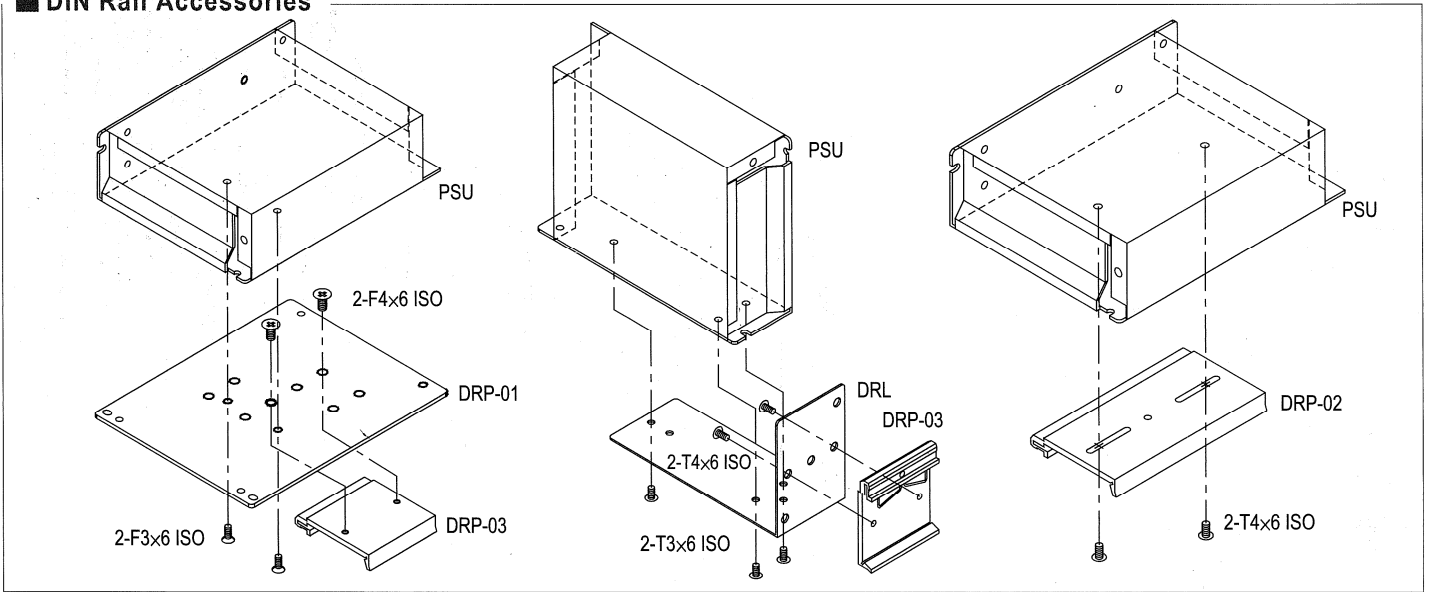

DIN Rail Accessories

Mounting Accessories

ITEM	Order No.	Case	Model
	DRL-01	903 905 931 932 971	S-40, D-30, T-30, S-15, S-25, RS-25, NES-15 RS-35, NES-25 RS-15
	DRL-02	901 902 906 915 916 920	S-50, S-60, D-60, S-100, S-100F, SD-100, S-150, SD-150, D-120, SP-100, SP-150, SP-200, SP-75,
	DRL-03	911 912	S-240, S-320, SP-320,
	DRL-03A	980 987	SP-240, HRP(G)-300
	DRP-01	901, 902 903, 906 931, 932	All models
	DRP-02	905 / 915 916 / 920 928	S-15, S-25, ... / SP-100, ... SP-150, SP-200, ... / SP-75, ... USP-225,
	DRP-03	DRP-01 DRL-01~03	All models

ITEM	Order No.	Case	Model
	MHS012	206, 207 912, 915 916, 935 939, 940 977, 980 982, 986 987, 995	HDP-190, RSP-200/320, S-201, S-320, S-350, SP-100, SP-150, SP-200, SP-320, SE-450/1000, MP450/650/1000, SP-240, HRP-300/450/600, RSP-2400/3000
	MHS013	919 926	PSP-500, SP-750, SE-600
	MHS014	952	RSP-1000, SD-1000
	MHS025	910	SP-500, PSP-600.....
	MHS026	943	RSP-1500
	MHS027	971 931	RS-15 RS-25
		TBC-05	901 903 905 932
	TBC-07	901	D/ID-60, NED/T-75, RD-85, NES-100, RS-100, T-60
		902	S-100F, RD-125, NES-150, RS-150, SD-100, HRP-200
		903 905 906	NED/T-50, RD/RID-65, T-40 NED/T-35, RD-50 S-150, SC-150, SD-150
		TBC-08	901 906